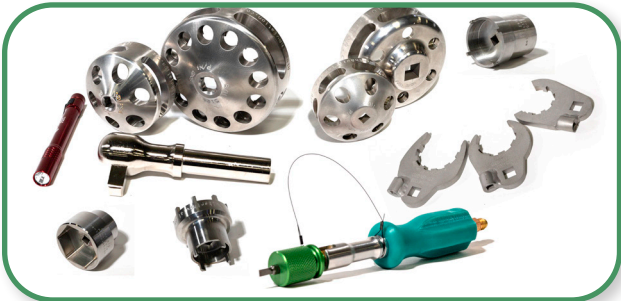

Custom Tools

Falcon, Gulfstream, Bombardier
See website for all tooling