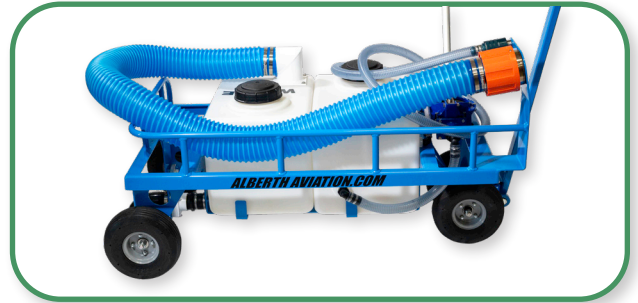

Lavatory Cart

Low Profile Design
Industry Smallest Cart