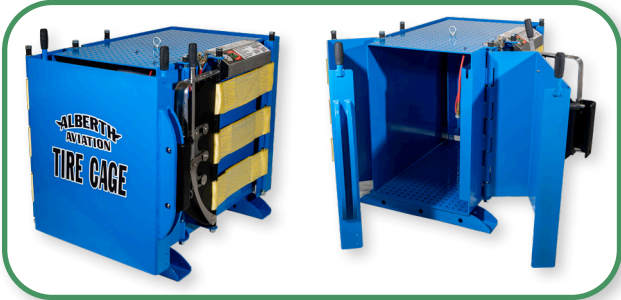

GSE - Tools - Parts

Tire Cage

Aviation Specific
OSHA & Military Compliant